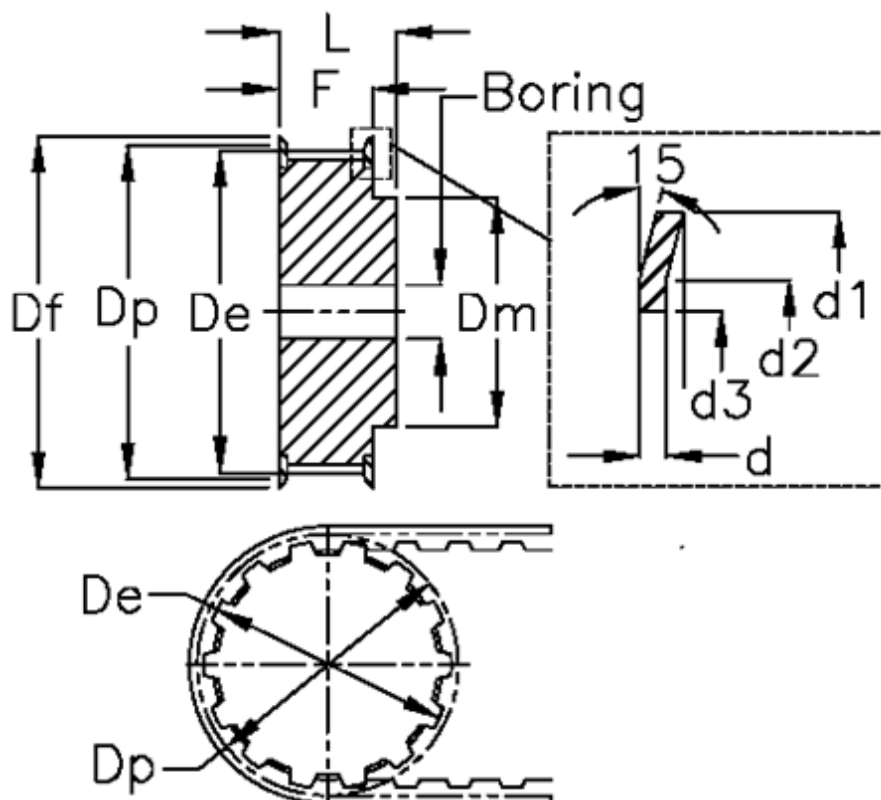

Article number: 60415127027

Description: Timing Belt Pulley 27 T5 27/2

Measures

Belt width = - 16 mm	D_p	= 43.2
d = 1	F	= 21
d_1 = 48	Flange type	= F18
d_2 = 43.5	L	= 27
d_3 = 37	Pre-drilled	= 8
D_e = 42.2	Tooth number	= 27
D_f = 48	Type	= T5
D_m = 30	Weight	= 0.09